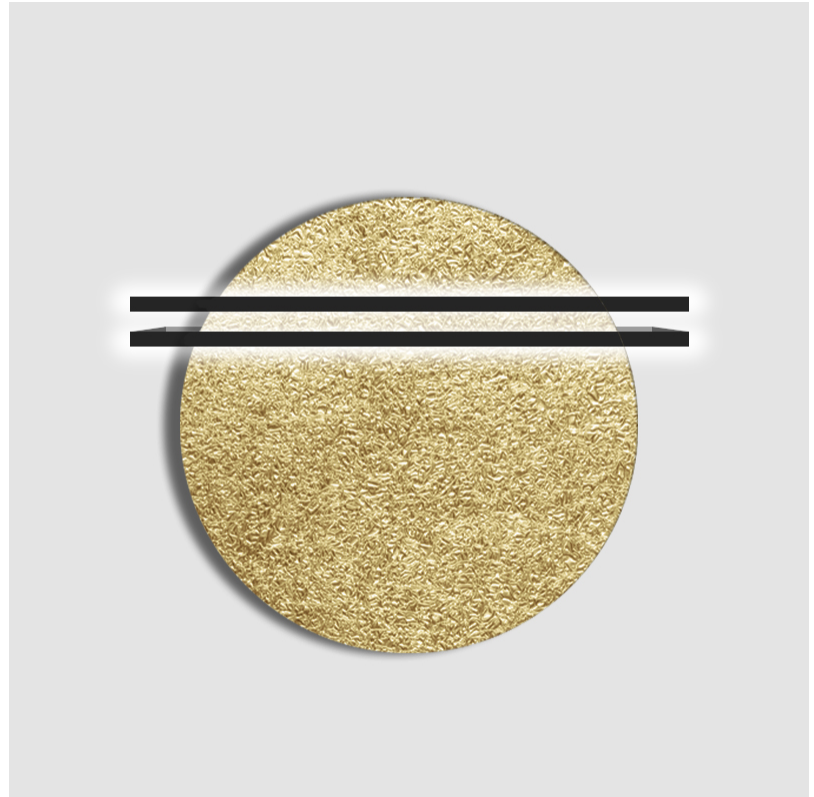

ESSENZA SURFACE

D43082- -

base number   Color   Finish
Temperature   Options

PROJECT _____
TYPE _____
SPECIFIER _____
QUANTITY _____
DATE _____

1. To build a product code in our configurator select the specify button on the base model # product page
2. To build a manual product code on this datasheet choose from the options listed below in blue font and add the suffix to the base model #

GENERAL

Series: Essenza
Partner: Icone
Division: Design
Installation: Surface
Product Type: Wall Surface
Mounting Location: Wall
Light Distribution: Indirect

PHYSICAL

Shape: Round
Diameter (mm): 470
Diameter (in): 18 1/2
Height (mm): 110
Height (in): 4 5/16
Fixture Finish: WHI / GPB / GPK / GPW / RBB / WBB / WBK / WBI / SPW / SPI
Fixture Material: Aluminum

ELECTRICAL

Lamp Type: LED
Input Wattage (W): 17
Dimming: Non-Dimming / Phase Dimming (120vac Only)
Driver Included: No
Driver Location: Remote
Driver Type: Constant Voltage - Universal
Driver Class: Class 2
Input Voltage (V): 120 - 277
Output Voltage (V): 24

LED

Color Temperature (°K): 2700 / 3000
Nominal Lumen (lm): 2150
CRI: >90 CRI
Lamp Life (hrs): 50000

OPTICAL

RATINGS AND CERTIFICATIONS

Certified By: Certified for North American Standards
IP rating: IP20