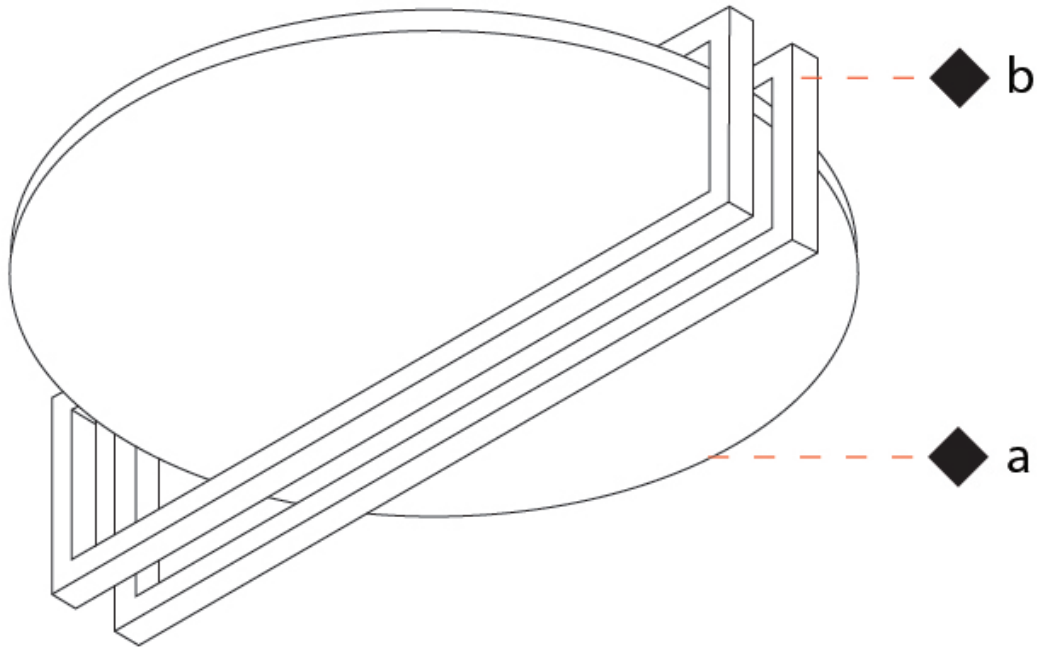

D42090-

PROJECT	_____
TYPE	_____
SPECIFIER	_____
QUANTITY	_____
DATE	_____

D