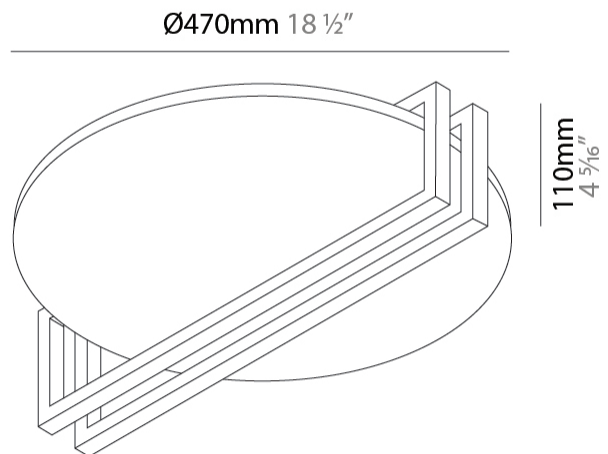

ESSENZA SURFACE

D42090- _____ - _____

base number   Color   Finish
Temperature   Options

PROJECT
TYPE
SPECIFIER
QUANTITY
DATE

1. To build a product code in our configurator select the specify button on the base model # product page
2. To build a manual product code on this datasheet choose from the options listed below in blue font and add the suffix to the base model #

GENERAL

Series: Essenza
Partner: Icone
Division: Design
Installation: Surface
Product Type: Ceiling Surface
Mounting Location: Ceiling
Light Distribution: Indirect

PHYSICAL

Shape: Round
Diameter (mm): 470
Diameter (in): 18 ½
Height (mm): 110
Height (in): 4 5/16
Fixture Finish: WHI / GPB / GPK / GPW / RBB / WBB / WBK / WBI / SPW / SPI
Fixture Material: Aluminum

ELECTRICAL

Lamp Type: LED
Input Wattage (W): 17
Dimming: Non-Dimming / Phase Dimming (120vac Only)
Driver Included: No
Driver Location: Remote
Driver Type: Constant Voltage - Universal
Driver Class: Class 2
Input Voltage (V): 120 - 277
Output Voltage (V): 24

LED

Color Temperature (°K): 2700 / 3000
Nominal Lumen (lm): 2150
CRI: >90 CRI
Lamp Life (hrs): 50000

OPTICAL

RATINGS AND CERTIFICATIONS

Certified By: Certified for North American Standards
IP rating: IP20