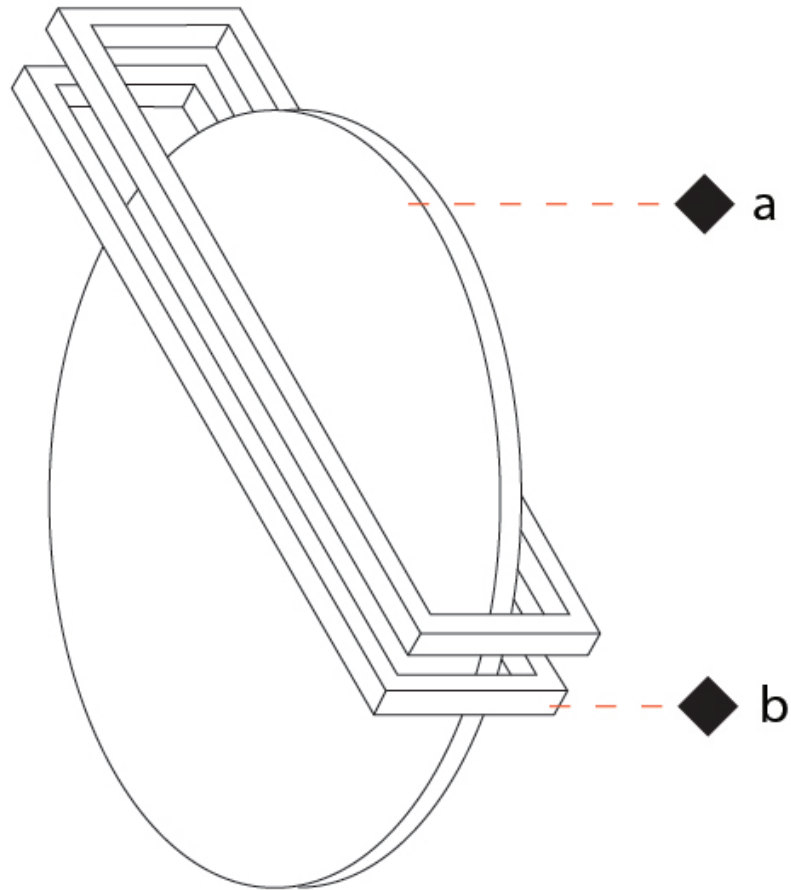

D43082-

PROJECT	_____
TYPE	_____
SPECIFIER	_____
QUANTITY	_____
DATE	_____

D