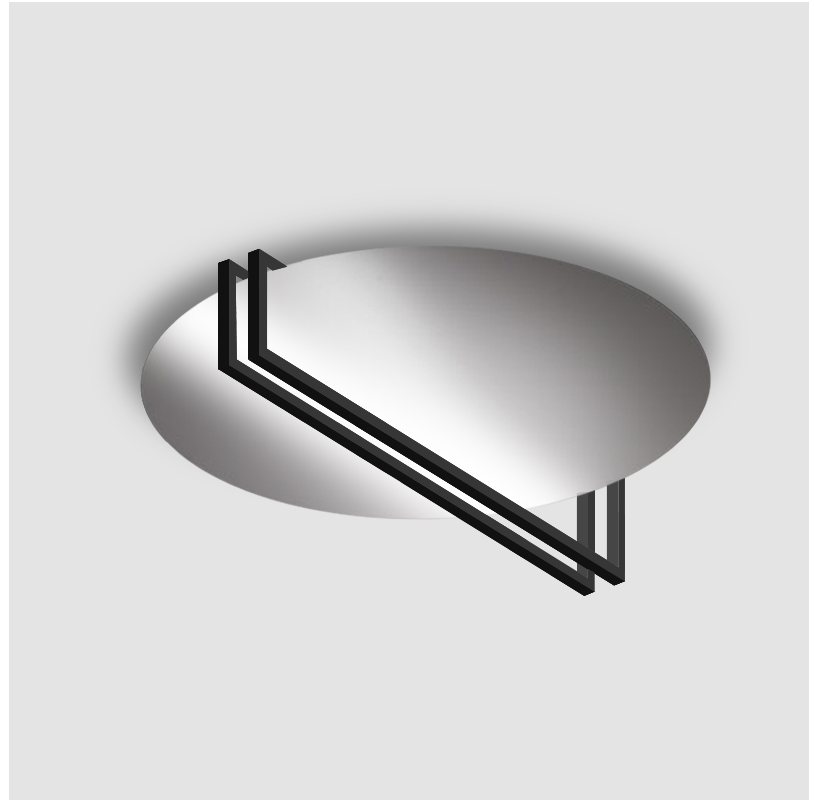

ESSENZA SURFACE

D42090- _____ - _____

base number   Color   Finish
Temperature   Options

PROJECT
TYPE
SPECIFIER
QUANTITY
DATE

1. To build a product code in our configurator select the specify button on the base model # product page
2. To build a manual product code on this datasheet choose from the options listed below in blue font and add the suffix to the base model #

GENERAL

Series: Essenza
Partner: Icone
Division: Design
Installation: Surface
Product Type: Ceiling Surface
Mounting Location: Ceiling
Light Distribution: Indirect

PHYSICAL

Shape: Round
Diameter (mm): 470
Diameter (in): 18 ½
Height (mm): 110
Height (in): 4 5/16
Fixture Finish: WHI / GPB / GPK / GPW / RBB / WBB / WBK / WBI / SPW / SPI
Fixture Material: Aluminum

ELECTRICAL

Lamp Type: LED
Input Wattage (W): 17
Dimming: Non-Dimming / Phase Dimming (120vac Only)
Driver Included: No
Driver Location: Remote
Driver Type: Constant Voltage - Universal
Driver Class: Class 2
Input Voltage (V): 120 - 277
Output Voltage (V): 24

LED

Color Temperature (°K): 2700 / 3000
Nominal Lumen (lm): 2150
CRI: >90 CRI
Lamp Life (hrs): 50000

OPTICAL

RATINGS AND CERTIFICATIONS

Certified By: Certified for North American Standards
IP rating: IP20