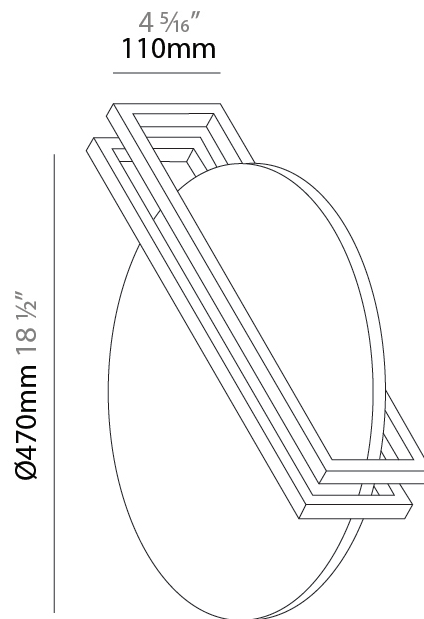

ESSENZA SURFACE

D43082- -

base number   Color   Finish
Temperature   Options

PROJECT _____
TYPE _____
SPECIFIER _____
QUANTITY _____
DATE _____

1. To build a product code in our configurator select the specify button on the base model # product page
2. To build a manual product code on this datasheet choose from the options listed below in blue font and add the suffix to the base model #

GENERAL

Series: Essenza
Partner: Icone
Division: Design
Installation: Surface
Product Type: Wall Surface
Mounting Location: Wall
Light Distribution: Indirect

PHYSICAL

Shape: Round
Diameter (mm): 470
Diameter (in): 18 1/2
Height (mm): 110
Height (in): 4 5/16
Fixture Finish: WHI / GPB / GPK / GPW / RBB / WBB / WBK / WBI / SPW / SPI
Fixture Material: Aluminum

ELECTRICAL

Lamp Type: LED
Input Wattage (W): 17
Dimming: Non-Dimming / Phase Dimming (120vac Only)
Driver Included: No
Driver Location: Remote
Driver Type: Constant Voltage - Universal
Driver Class: Class 2
Input Voltage (V): 120 - 277
Output Voltage (V): 24

LED

Color Temperature (°K): 2700 / 3000
Nominal Lumen (lm): 2150
CRI: >90 CRI
Lamp Life (hrs): 50000

OPTICAL

RATINGS AND CERTIFICATIONS

Certified By: Certified for North American Standards
IP rating: IP20